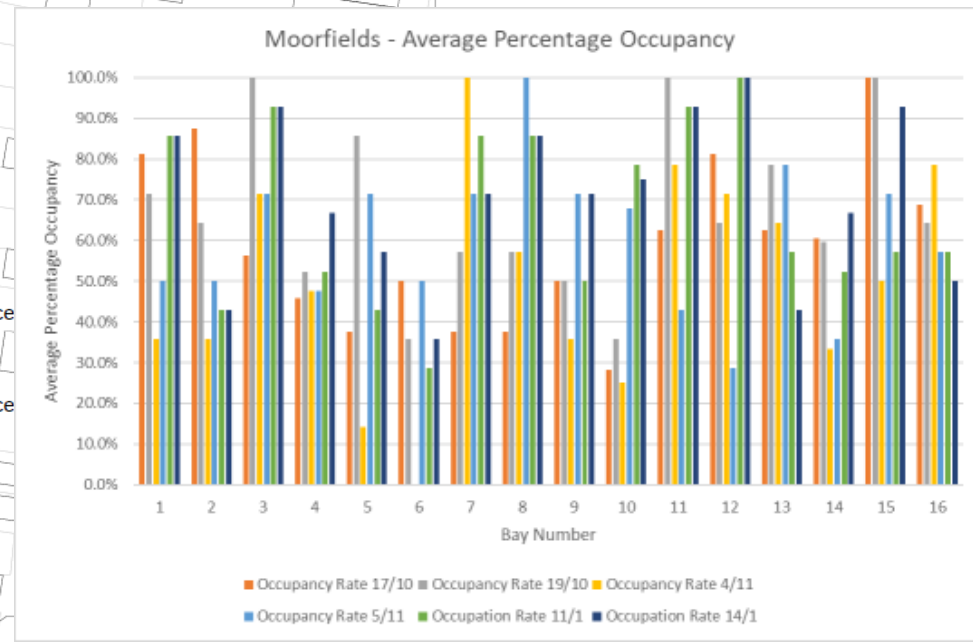

Short stay visitor parking near the Moorfields Pub and St Alphege's Church

Parking bays

- 3 hour limited waiting
- Dual use with 3 hour limited waiting
- Residents only parking

For more information visit: www.bathnes.gov.uk/oldfieldETRO