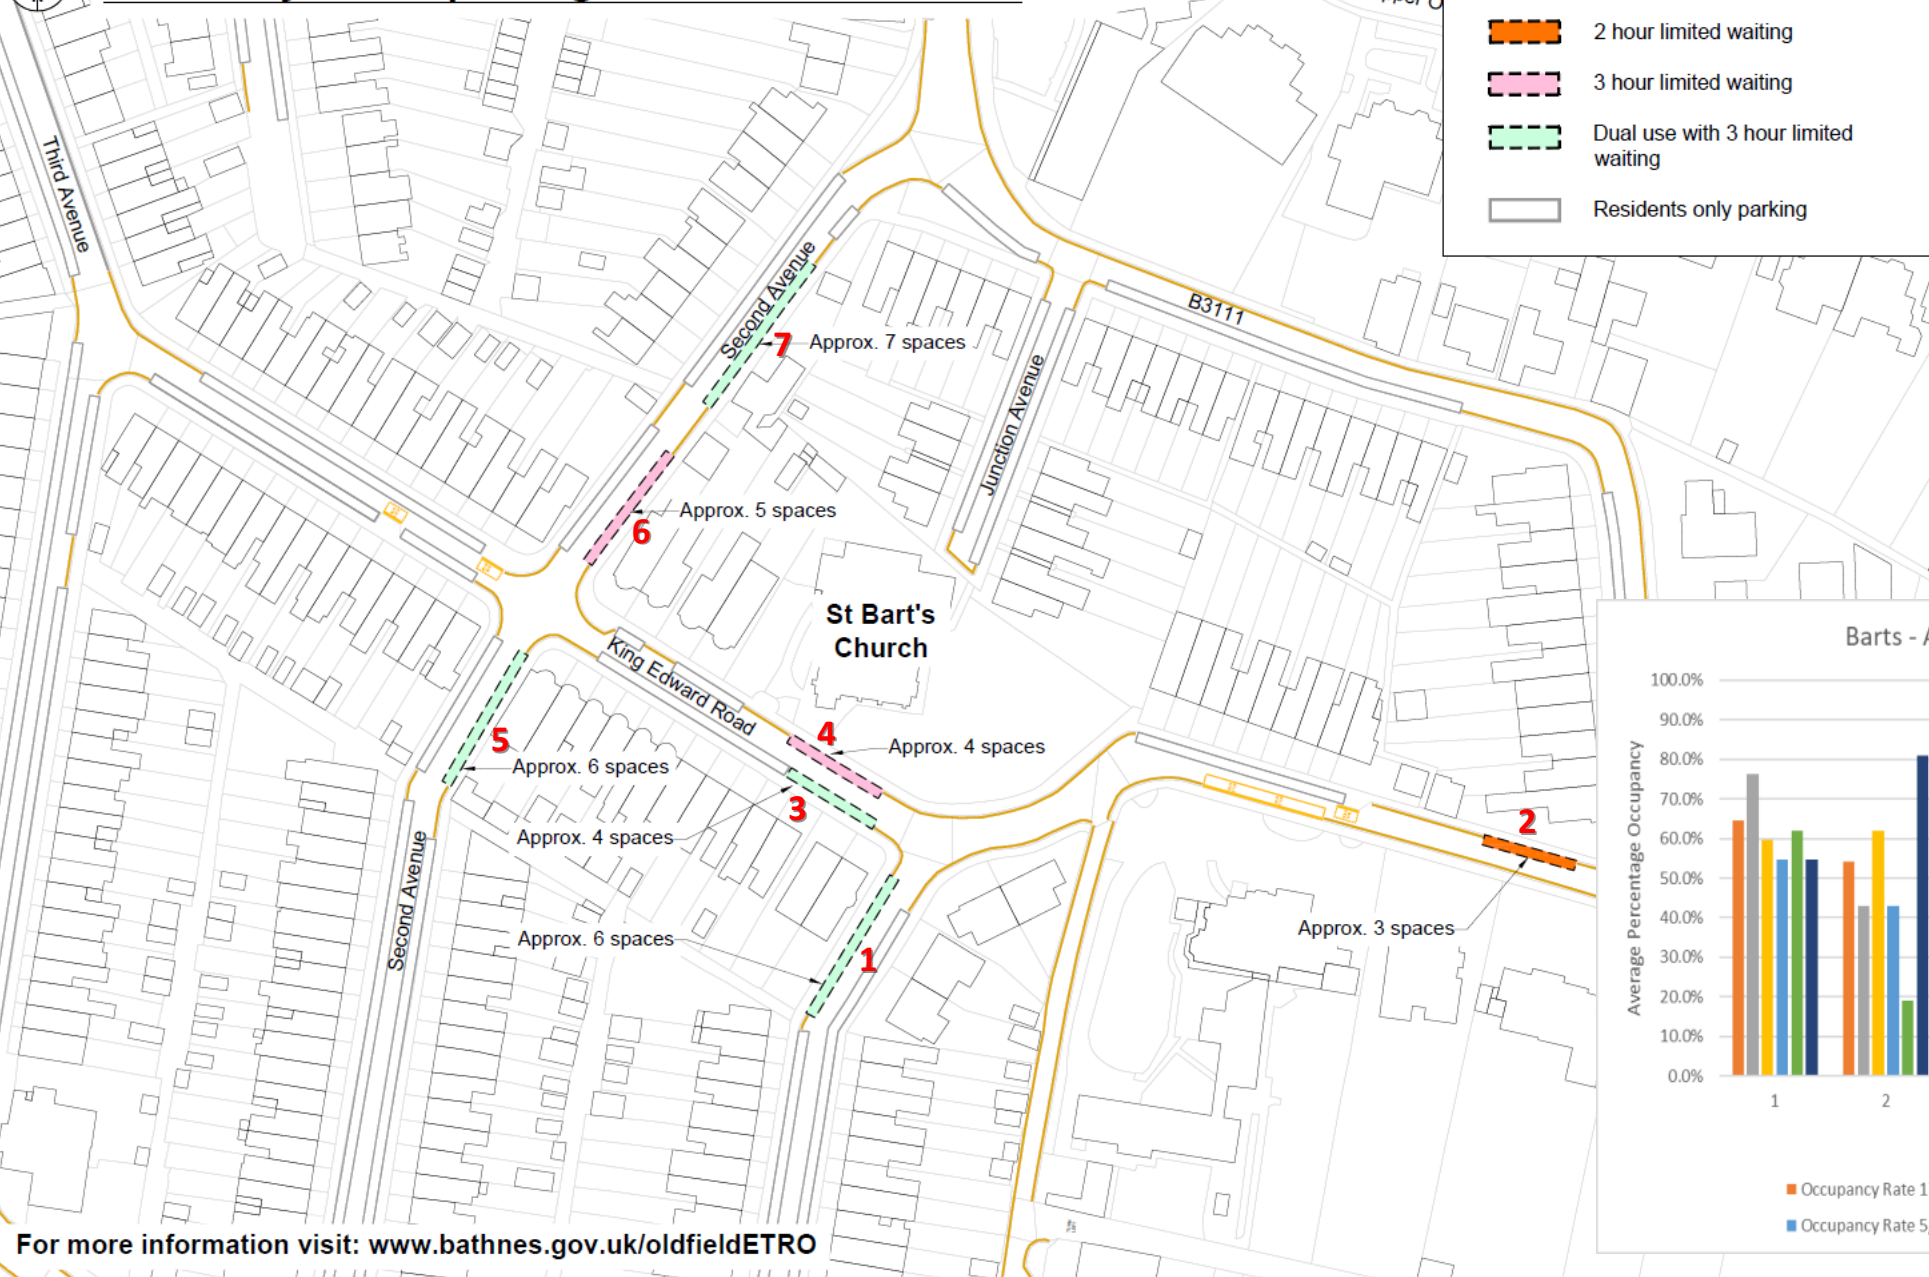

Short stay visitor parking near Oldfield Park Baptist Church and Moorland Road

Parking bays

- 1 hour limited waiting
- Dual use with 2 hour limited waiting
- Dual use with 3 hour limited waiting
- Residents only parking

Short stay visitor parking near the Moorfields Pub and St Alphege's Church

Parking bays

- 3 hour limited waiting
- Dual use with 3 hour limited waiting
- Residents only parking

For more information visit: www.bathnes.gov.uk/oldfieldETRO

Short stay visitor parking near St Bart's Church

Parking bays

- 2 hour limited waiting
- 3 hour limited waiting
- Dual use with 3 hour limited waiting
- Residents only parking

Barts - Average Percentage Occupancy

For more information visit: www.bathnes.gov.uk/oldfieldETRO

Short stay visitor parking near Oldfield Park Surgery

Parking bays

- 2 hour limited waiting
- Dual use with 2 hour limited waiting
- Residents only parking