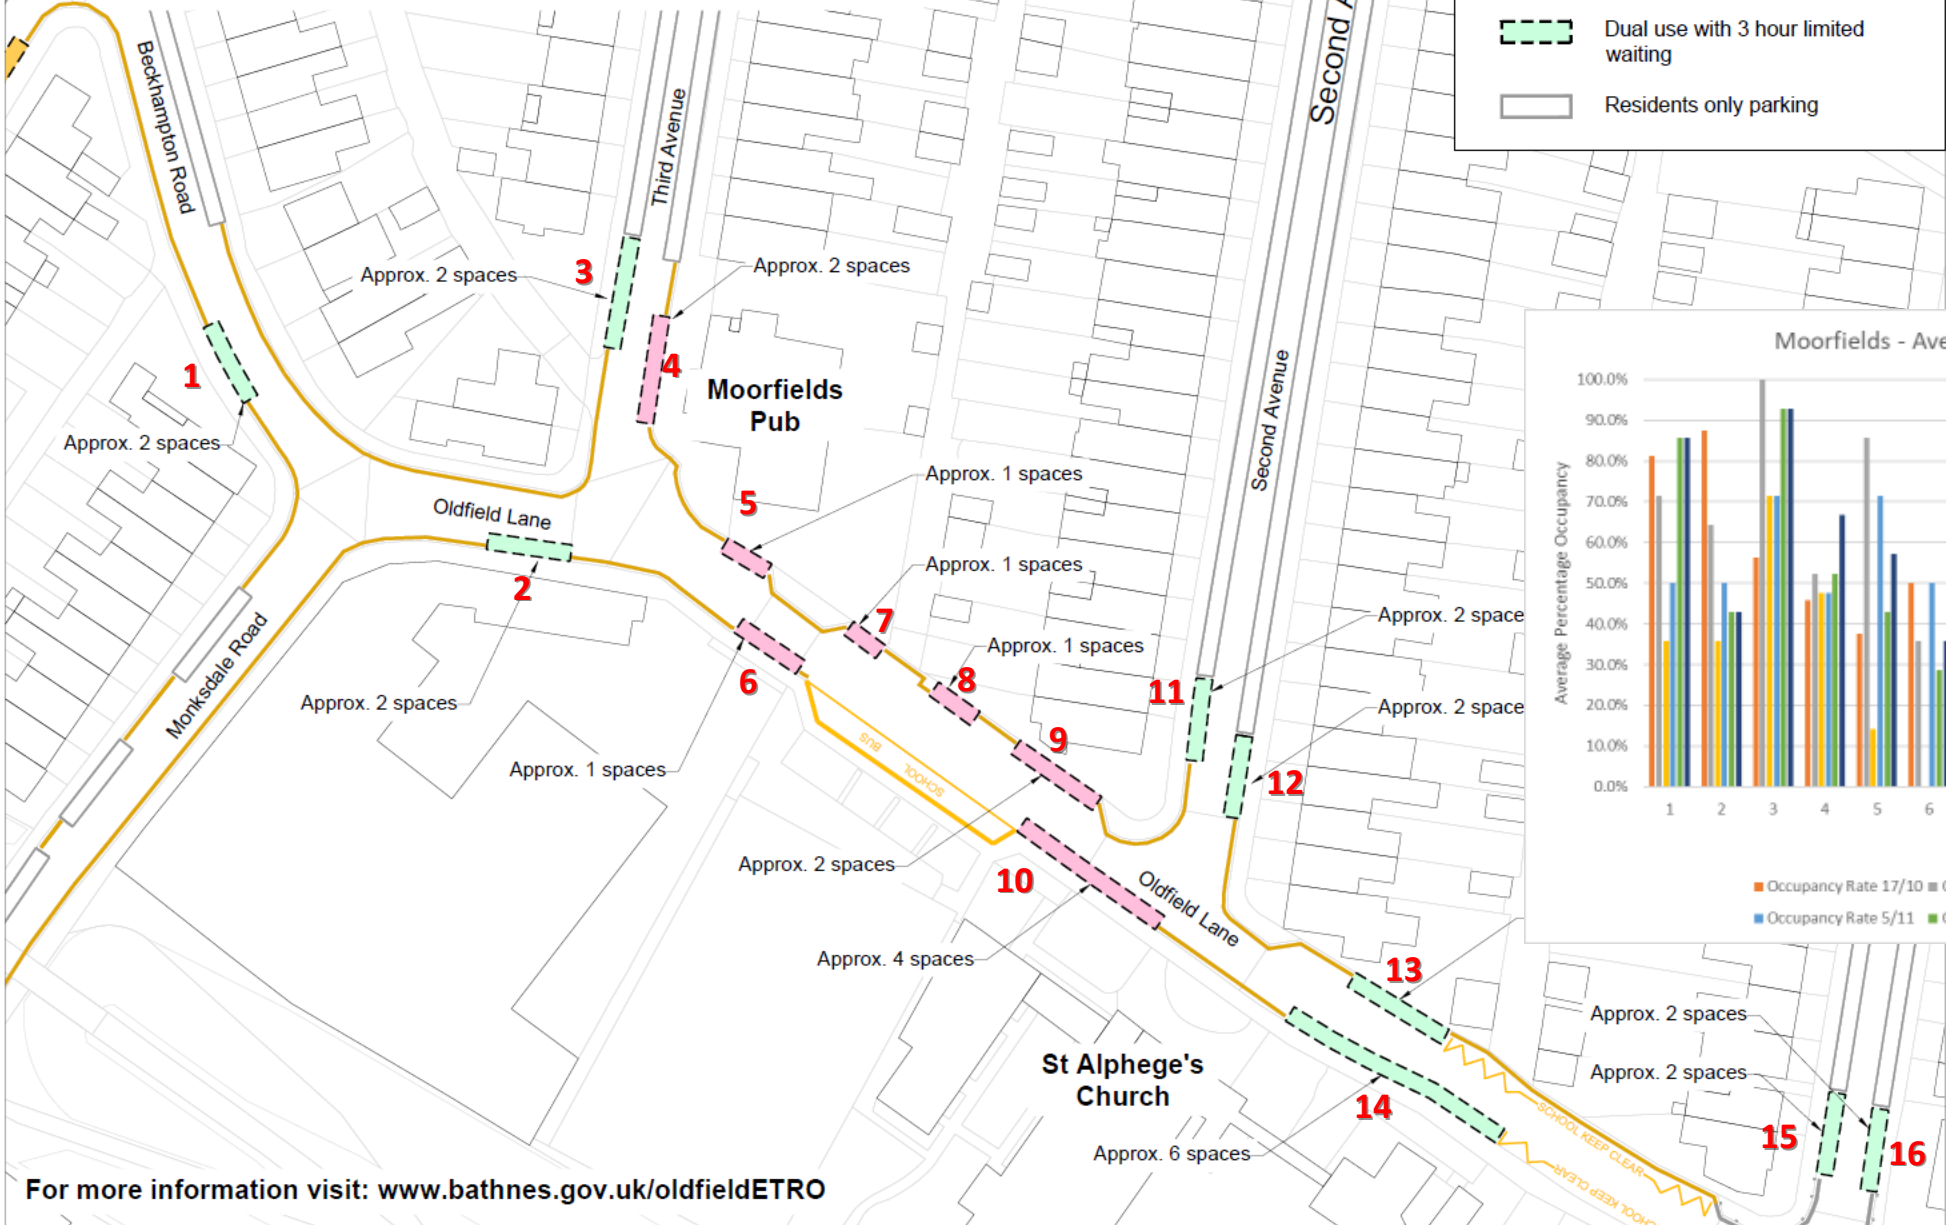

Short stay visitor parking near Oldfield Park Baptist Church and Moorland Road

Parking bays

- 1 hour limited waiting
- Dual use with 2 hour limited waiting
- Dual use with 3 hour limited waiting
- Residents only parking

Short stay visitor parking near the Moorfields Pub and St Alphege's Church

Parking bays

- 3 hour limited waiting
- Dual use with 3 hour limited waiting
- Residents only parking

For more information visit: www.bathnes.gov.uk/oldfieldETRO

Short stay visitor parking near St Bart's Church

Parking bays

- 2 hour limited waiting
- 3 hour limited waiting
- Dual use with 3 hour limited waiting
- Residents only parking

Barts - Average Percentage Occupancy

For more information visit: www.bathnes.gov.uk/oldfieldETRO

Short stay visitor parking near Oldfield Park Surgery

Parking bays

- 2 hour limited waiting
- Dual use with 2 hour limited waiting
- Residents only parking