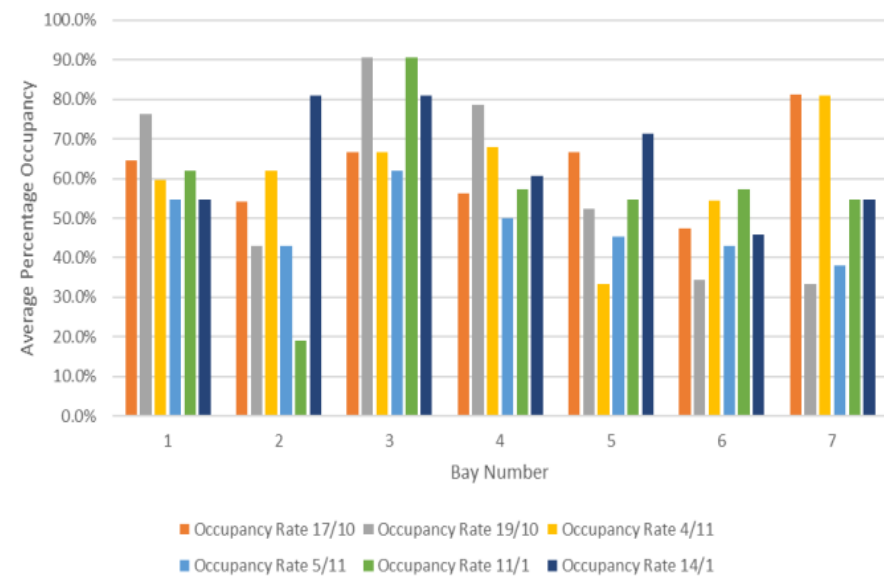

For more information visit: www.bathnes.gov.uk/oldfieldETRO

Short stay visitor parking near Oldfield Park Surgery

Parking bays

- 2 hour limited waiting
- Dual use with 2 hour limited waiting
- Residents only parking