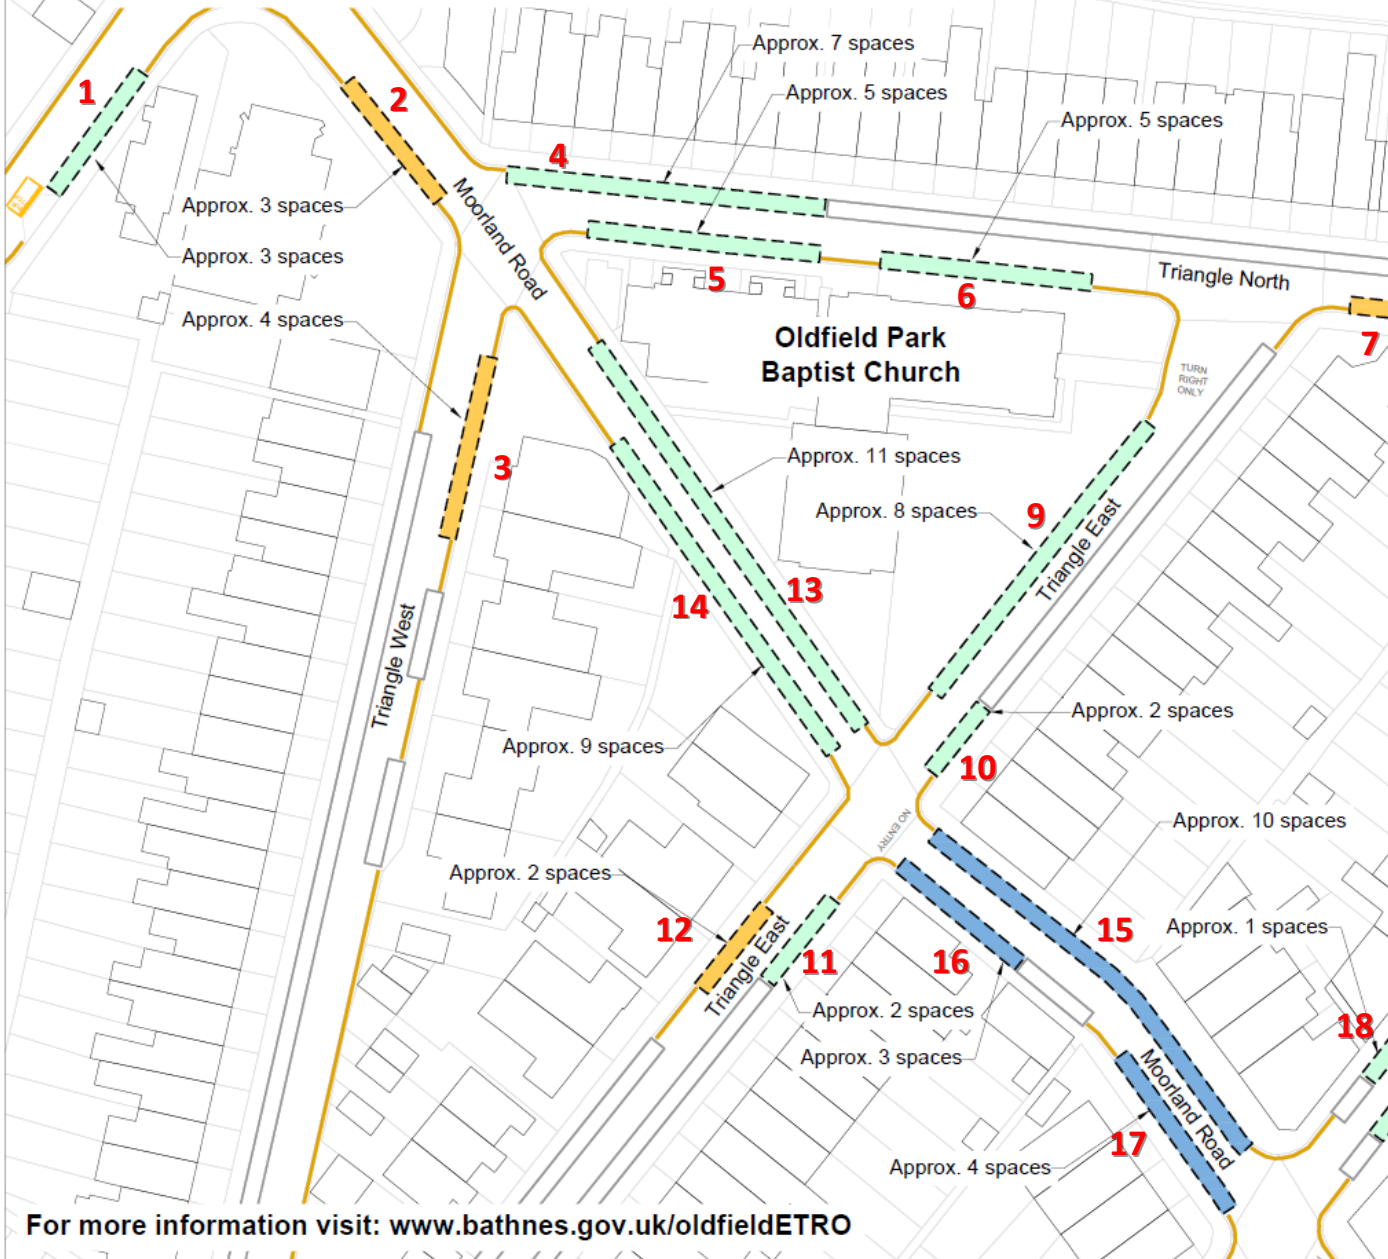

Short stay visitor parking near Oldfield Park Baptist Church and Moorland Road

Parking bays

- 1 hour limited waiting
- Dual use with 2 hour limited waiting
- Dual use with 3 hour limited waiting
- Residents only parking

Short stay visitor parking near the Moorfields Pub and St Alphege's Church

Parking bays

- 3 hour limited waiting
- Dual use with 3 hour limited waiting
- Residents only parking

For more information visit: www.bathnes.gov.uk/oldfieldETRO

Short stay visitor parking near St Bart's Church

Parking bays

- 2 hour limited waiting
- 3 hour limited waiting
- Dual use with 3 hour limited waiting
- Residents only parking

Barts - Average Percentage Occupancy

For more information visit: www.bathnes.gov.uk/oldfieldETRO

Short stay visitor parking near Oldfield Park Surgery

Parking bays

- 2 hour limited waiting
- Dual use with 2 hour limited waiting
- Residents only parking