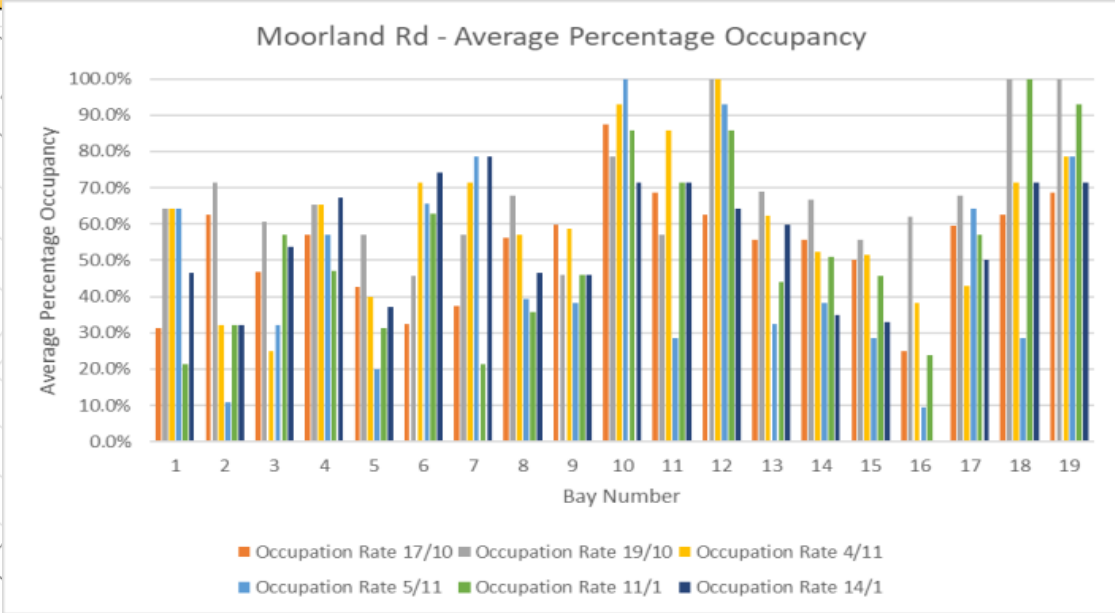

Short stay visitor parking near the Moorfields Pub and St Alphege's Church

Parking bays

- 3 hour limited waiting
- Dual use with 3 hour limited waiting
- Residents only parking

For more information visit: www.bathnes.gov.uk/oldfieldETRO