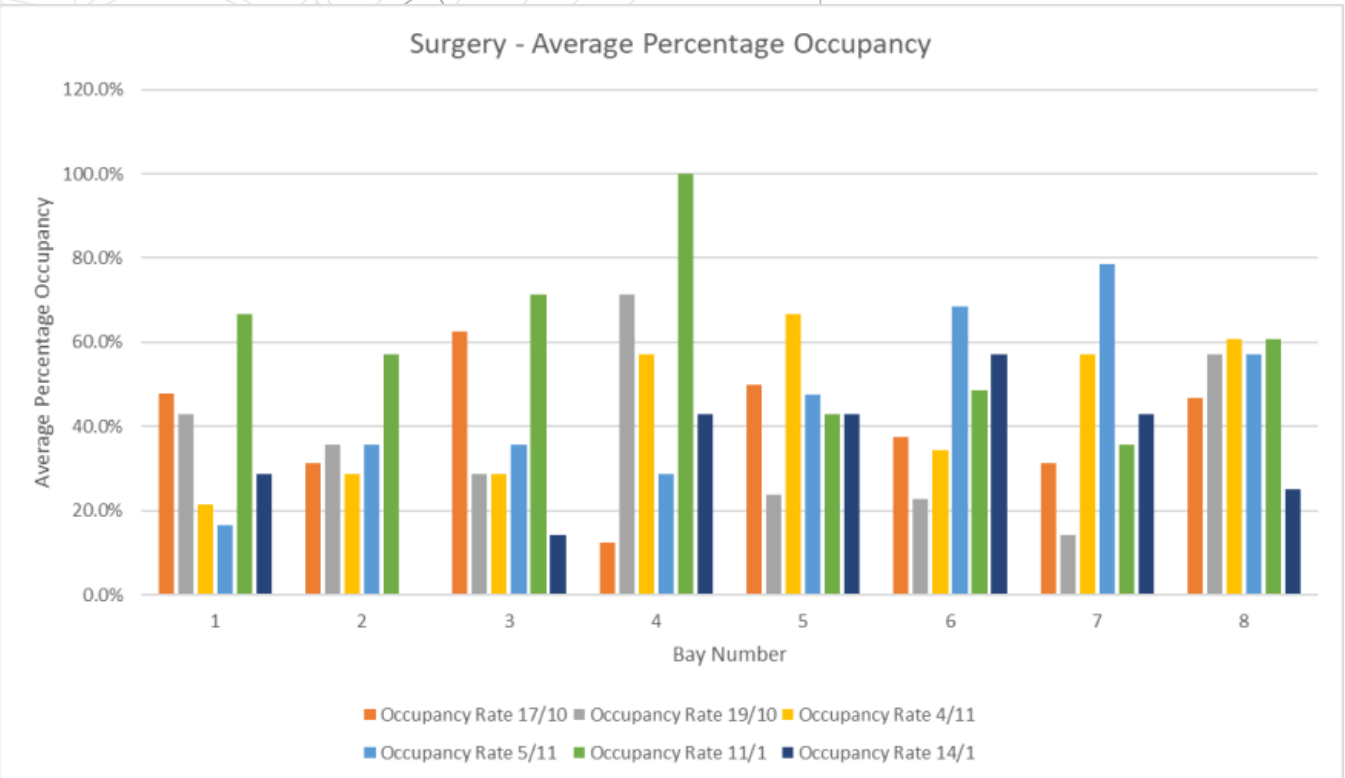

For more information visit: www.bathnes.gov.uk/oldfieldETRO

Short stay visitor parking near Oldfield Park Surgery

Parking bays

- 2 hour limited waiting
- Dual use with 2 hour limited waiting
- Residents only parking